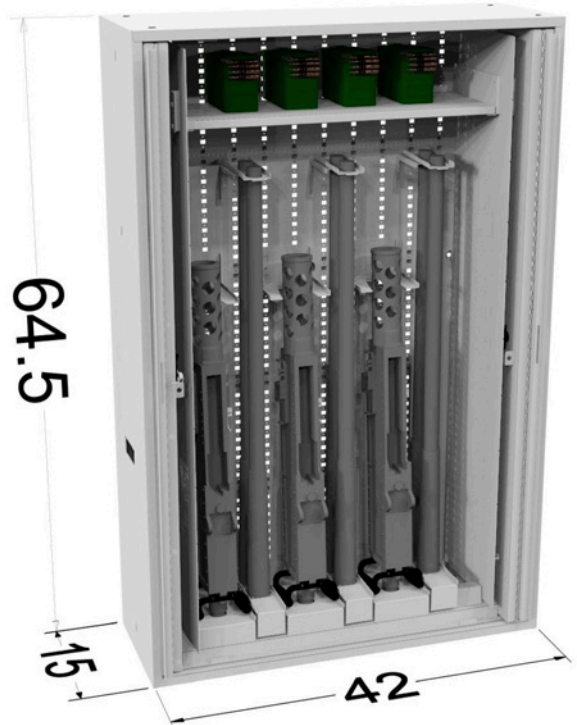

NSN # 1095-01-646-1217
 Handgun Cabinet - 48" x 42"
 112 Capacity - Pistol Pac
 Hinged Door

NSN # 1095-01-646-1215
 Handgun Cabinet - 48" x 42"
 84 Capacity - Pistol Pac
 Retractable Door

NSN # 1095-01-646-1219
 Handgun Cabinet - 48" x 42"
 112 Capacity - Pistol Pac
 Bi-Fold Door

NSN # 1095-01-646-1221
 Handgun Cabinet - 48" x 42"
 168 Capacity - Pistol Peg
 Hinged Door

NSN # 1095-01-646-1222
 Handgun Cabinet - 48" x 42"
 168 Capacity - Pistol Peg
 Bi-Fold Door

NSN # 1095-01-646-1220
 Handgun Cabinet - 48" x 42"
 133 Capacity - Pistol Peg
 Retractable Door

CREW SERVED STORAGE

NSN # 1095-01-646-0931
Crew Served (M2)
Storage Cabinet - 84" x 36"
3 Receiver/6 Barrel Capacity
Upper Ammo/Storage Shelves
Bi-Fold Door

NSN # 1095-01-646-1229
Crew Served (M2) Storage Cabinet- 64.5 x 42"
3 Receiver/6 Barrel Capacity
Upper Ammo/Storage Shelves
Retractable Door