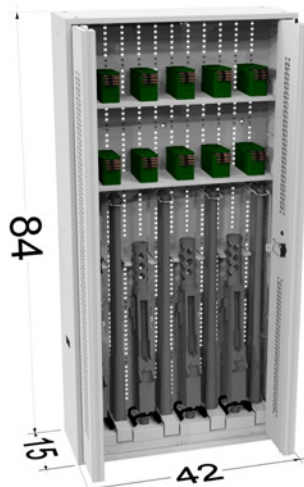

NSN # 1095-01-646-0943
Crew Served (MK19)
Storage Cabinet - 84" x 36"
3 MK19 Capacity
Upper Ammo/Storage Shelves
Bi-Fold Door

NSN # 1095-01-646-1150
Crew Served (MK19)
Storage Cabinet - 84" x 42"
4 MK19 Capacity
Upper Ammo/Storage Shelves
Bi-Fold Door

NSN # 1095-01-646-1225
Crew Served Storage Cabinet - 64.5 x 42"
19 MK3/MK19 Capacity
Upper Ammo/Storage Shelves
Retractable Door

NSN # 1095-01-646-1143
Crew Served (M2)
Storage Cabinet - 84" x 42"
3 Receiver/6 Barrel Capacity
Upper Ammo/Storage Shelves
Bi-Fold Doors