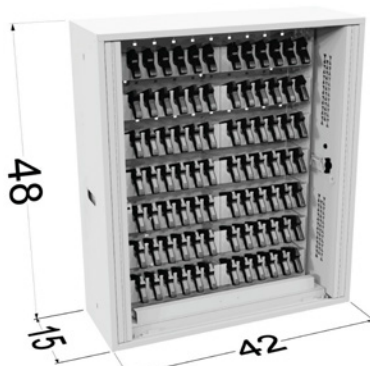

NSN # 1095-01-646-0929
 Handgun Cabinet - 84" x 42"
 312 Capacity - Pistol Peg
 Bi-Fold Door

NSN # 1095-01-646-1212
 Handgun Cabinet - 84 x 36"
 156 Capacity - Pistol Pac
 Bi-Fold Door

NSN # 1095-01-646-1213
 Handgun Cabinet - 84" x 42"
 208 Capacity - Pistol Pac
 Bi-Fold Door

NSN # 1095-01-646-1217
 Handgun Cabinet - 48" x 42"
 112 Capacity - Pistol Pac
 Hinged Door

NSN # 1095-01-646-1215
 Handgun Cabinet - 48" x 42"
 84 Capacity - Pistol Pac
 Retractable Door

NSN # 1095-01-646-1219
 Handgun Cabinet - 48" x 42"
 112 Capacity - Pistol Pac
 Bi-Fold Door