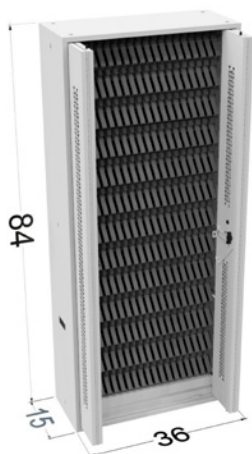

NSN # 1095-01-646-1206
Rifle Cabinet - 48" x 42"
10 Rifle Capacity
Retractable Door

NSN # 1095-01-646-0915
Rifle/Handgun Cabinet - 84" x 36"
20 Rifle/24 Handgun Capacity
Bi-Fold Door

NSN # 1095-01-646-1196
Rifle Cabinet 48" x 42"
12 Rifle Capacity
Hinged Door

NSN # 1095-01-646-0919
Rifle Cabinet - 84" x 36"
20 Rifle Capacity
Bi-Fold Door

NSN # 1095-01-646-0923
Rifle/Handgun Cabinet - 84" x 42"
24 Rifle/24 Handgun Capacity
Bi-Fold Door

NSN # 1095-01-646-0924
Rifle Cabinet - 84" x 42"
24 Rifle Capacity
Bi-Fold Door

NSN # 1095-01-646-1174
Rifle Hi-Density Cabinet - 84" x 42"
48 Rifle Capacity
Bi-Fold Door

**For rifles without siderails only*

HANDGUN CABINETS

NSN # 1095-01-646-0927
 Handgun Cabinet - 84" x 36"
 234 Capacity - Pistol Peg
 Bi-Fold Door