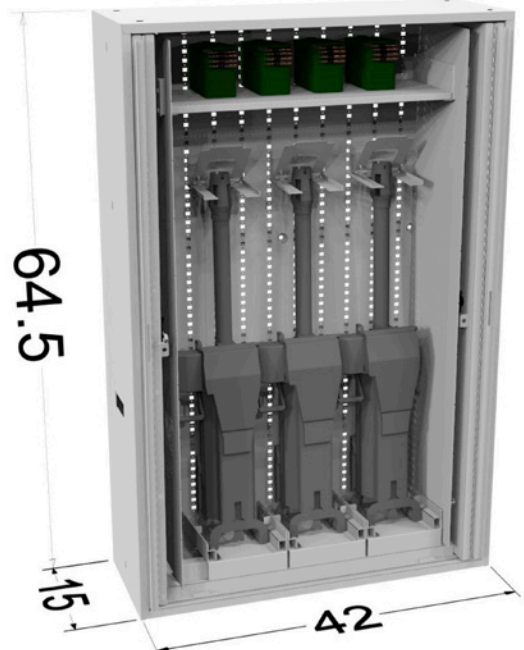

NSN # 1095-01-646-1225
Crew Served Storage Cabinet - 64.5 x 42"
19 MK3/MK19 Capacity
Upper Ammo/Storage Shelves
Retractable Door