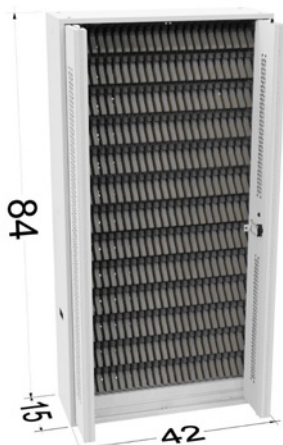

NSN # 1095-01-646-1206
Rifle Cabinet - 48" x 42"
10 Rifle Capacity
Retractable Door

NSN # 1095-01-646-0915
Rifle/Handgun Cabinet - 84" x 36"
20 Rifle/24 Handgun Capacity
Bi-Fold Door

NSN # 1095-01-646-1196
Rifle Cabinet 48" x 42"
12 Rifle Capacity
Hinged Door

NSN # 1095-01-646-0919
Rifle Cabinet - 84" x 36"
20 Rifle Capacity
Bi-Fold Door

NSN # 1095-01-646-0923
Rifle/Handgun Cabinet - 84" x 42"
24 Rifle/24 Handgun Capacity
Bi-Fold Door

NSN # 1095-01-646-0924
Rifle Cabinet - 84" x 42"
24 Rifle Capacity
Bi-Fold Door

NSN # 1095-01-646-1174
Rifle Hi-Density Cabinet - 84" x 42"
48 Rifle Capacity
Bi-Fold Door

**For rifles without siderails only*

HANDGUN CABINETS

NSN # 1095-01-646-0927
 Handgun Cabinet - 84" x 36"
 234 Capacity - Pistol Peg
 Bi-Fold Door