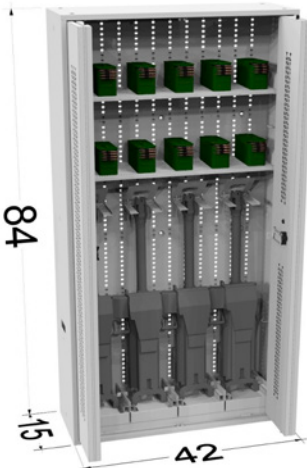

NSN # 1095-01-646-1150
Crew Served (MK19)
Storage Cabinet - 84" x 42"
4 MK19 Capacity
Upper Ammo/Storage Shelves
Bi-Fold Door