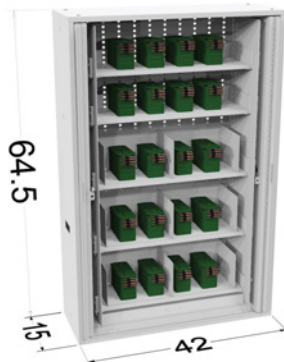

NSN # 1095-01-646-1225
Crew Served Storage Cabinet - 64.5 x 42"
19 MK3/MK19 Capacity
Upper Ammo/Storage Shelves
Retractable Door

NSN # 1095-01-646-1143
Crew Served (M2)
Storage Cabinet - 84" x 42"
3 Receiver/6 Barrel Capacity
Upper Ammo/Storage Shelves
Bi-Fold Doors

MACHINE GUN CABINETS

NSN # 1095-01-646-1157
Machine Gun Cabinet - 84" x 36"
10 M240/M249 Storage Capacity
2 Spare Barrels per Weapon
Bi-Fold Door

NSN # 1095-01-646-1159
Machine Gun Cabinet - 84" x 42"
12 M240/M249 Storage Capacity
2 Spare Barrels per Weapon
Bi-Fold Door

NSN # 1095-01-646-1236
Machine Gun Cabinet - 64.5" x 42"
10 M249 Storage Capacity
2 Spare Barrels per Weapon
Retractable Door

GEAR STORAGE

NSN # 1095-01-646-1247
Gear Storage Cabinet - 64.5" x 42"
Bins for Optics/NVGs Storage Shelves
Hinged Door