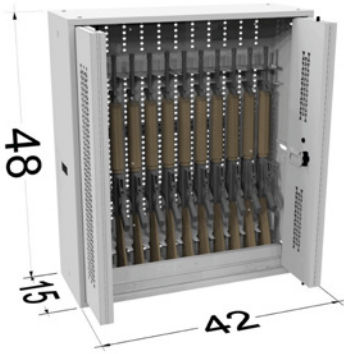

LEVELING FEET

SEKURE cabinets stay level and steady with the help of built-in leveling feet.

Drop Down Bracket

M2 .50 Cal Saddle

M2 Spare Barrel Saddle

M2 Support Base

Shelf with Adjustable Dividers

M240/249 Spare Barrel Saddle

MK19 Base Plate

MK19 Seismic Barrel Saddle

Stock Saddle

Pistol Pac

Pistol Peg

Barrel Saddle

RIFLE CABINETS

NSN # 1095-01-646-1189
Rifle Cabinet - 48" x 42"
12 Capacity
Bi-Fold Door

NSN # 1095-01-646-1206
Rifle Cabinet - 48" x 42"
10 Rifle Capacity
Retractable Door

NSN # 1095-01-646-0915
Rifle/Handgun Cabinet - 84" x 36"
20 Rifle/24 Handgun Capacity
Bi-Fold Door

NSN # 1095-01-646-1196
Rifle Cabinet 48" x 42"
12 Rifle Capacity
Hinged Door