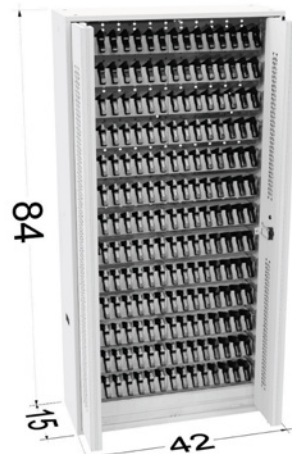

NSN # 1095-01-646-0919
Rifle Cabinet - 84" x 36"
20 Rifle Capacity
Bi-Fold Door

NSN # 1095-01-646-0923
Rifle/Handgun Cabinet - 84" x 42"
24 Rifle/24 Handgun Capacity
Bi-Fold Door

NSN # 1095-01-646-0924
Rifle Cabinet - 84" x 42"
24 Rifle Capacity
Bi-Fold Door

NSN # 1095-01-646-1174
Rifle Hi-Density Cabinet - 84" x 42"
48 Rifle Capacity
Bi-Fold Door

**For rifles without siderails only*

HANDGUN CABINETS

NSN # 1095-01-646-0927
 Handgun Cabinet - 84" x 36"
 234 Capacity - Pistol Peg
 Bi-Fold Door

NSN # 1095-01-646-0929
 Handgun Cabinet - 84" x 42"
 312 Capacity - Pistol Peg
 Bi-Fold Door

NSN # 1095-01-646-1212
 Handgun Cabinet - 84 x 36"
 156 Capacity - Pistol Pac
 Bi-Fold Door

NSN # 1095-01-646-1213
 Handgun Cabinet - 84" x 42"
 208 Capacity - Pistol Pac
 Bi-Fold Door