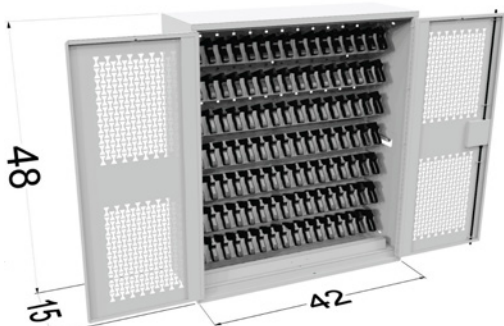

NSN # 1095-01-646-1217
Handgun Cabinet - 48" x 42"
112 Capacity - Pistol Pac
Hinged Door