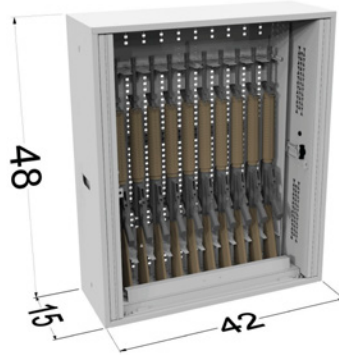

LEVELING FEET

SEKURE cabinets stay level and steady with the help of built-in leveling feet.

Drop Down Bracket

M2 .50 Cal Saddle

M2 Spare Barrel Saddle

M2 Support Base

Shelf with Adjustable Dividers

M240/249 Spare Barrel Saddle

MK19 Base Plate

MK19 Seismic Barrel Saddle

Stock Saddle

Pistol Pac

Pistol Peg

Barrel Saddle

RIFLE CABINETS

NSN # 1095-01-646-1189
Rifle Cabinet - 48" x 42"
12 Capacity
Bi-Fold Door

NSN # 1095-01-646-1206
Rifle Cabinet - 48" x 42"
10 Rifle Capacity
Retractable Door

NSN # 1095-01-646-0915
Rifle/Handgun Cabinet - 84" x 36"
20 Rifle/24 Handgun Capacity
Bi-Fold Door

NSN # 1095-01-646-1196
Rifle Cabinet 48" x 42"
12 Rifle Capacity
Hinged Door