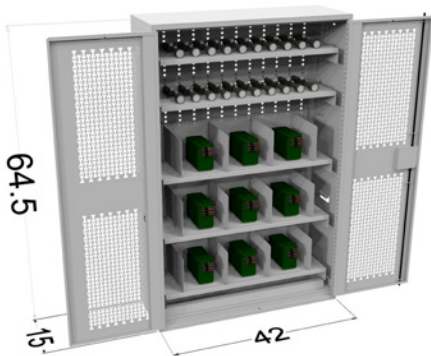

NSN # 1095-01-646-1225
Crew Served Storage Cabinet - 64.5 x 42"
19 MK3/MK19 Capacity
Upper Ammo/Storage Shelves
Retractable Door

NSN # 1095-01-646-1143
Crew Served (M2)
Storage Cabinet - 84" x 42"
3 Receiver/6 Barrel Capacity
Upper Ammo/Storage Shelves
Bi-Fold Doors

MACHINE GUN CABINETS

NSN # 1095-01-646-1157
Machine Gun Cabinet - 84" x 36"
10 M240/M249 Storage Capacity
2 Spare Barrels per Weapon
Bi-Fold Door

NSN # 1095-01-646-1159
Machine Gun Cabinet - 84" x 42"
12 M240/M249 Storage Capacity
2 Spare Barrels per Weapon
Bi-Fold Door

NSN # 1095-01-646-1236
Machine Gun Cabinet - 64.5" x 42"
10 M249 Storage Capacity
2 Spare Barrels per Weapon
Retractable Door

GEAR STORAGE

NSN # 1095-01-646-1247
Gear Storage Cabinet - 64.5" x 42"
Bins for Optics/NVGs Storage Shelves
Hinged Door