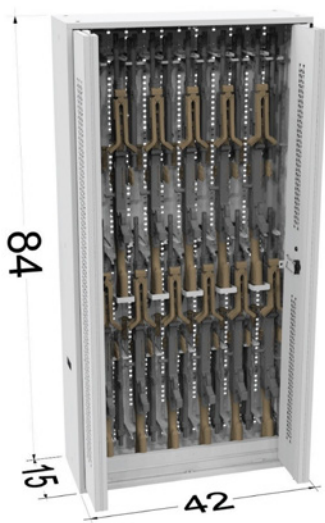

NSN # 1095-01-646-1225
Crew Served Storage Cabinet - 64.5 x 42"
19 MK3/MK19 Capacity
Upper Ammo/Storage Shelves
Retractable Door

NSN # 1095-01-646-1143
Crew Served (M2)
Storage Cabinet - 84" x 42"
3 Receiver/6 Barrel Capacity
Upper Ammo/Storage Shelves
Bi-Fold Doors

MACHINE GUN CABINETS

NSN # 1095-01-646-1157
Machine Gun Cabinet - 84" x 36"
10 M240/M249 Storage Capacity
2 Spare Barrels per Weapon
Bi-Fold Door

NSN # 1095-01-646-1159
Machine Gun Cabinet - 84" x 42"
12 M240/M249 Storage Capacity
2 Spare Barrels per Weapon
Bi-Fold Door