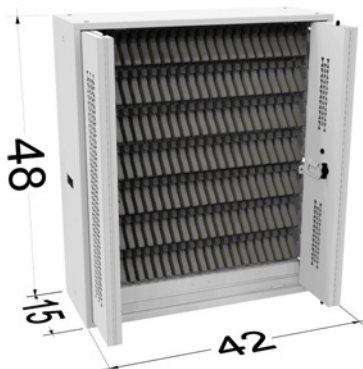

NSN # 1095-01-646-0929
 Handgun Cabinet - 84" x 42"
 312 Capacity - Pistol Peg
 Bi-Fold Door

NSN # 1095-01-646-1212
 Handgun Cabinet - 84 x 36"
 156 Capacity - Pistol Pac
 Bi-Fold Door

NSN # 1095-01-646-1213
 Handgun Cabinet - 84" x 42"
 208 Capacity - Pistol Pac
 Bi-Fold Door

NSN # 1095-01-646-1217
 Handgun Cabinet - 48" x 42"
 112 Capacity - Pistol Pac
 Hinged Door

NSN # 1095-01-646-1215
 Handgun Cabinet - 48" x 42"
 84 Capacity - Pistol Pac
 Retractable Door

NSN # 1095-01-646-1219
 Handgun Cabinet - 48" x 42"
 112 Capacity - Pistol Pac
 Bi-Fold Door

NSN # 1095-01-646-1221
 Handgun Cabinet - 48" x 42"
 168 Capacity - Pistol Peg
 Hinged Door

NSN # 1095-01-646-1222
 Handgun Cabinet - 48" x 42"
 168 Capacity - Pistol Peg
 Bi-Fold Door

NSN # 1095-01-646-1220
 Handgun Cabinet - 48" x 42"
 133 Capacity - Pistol Peg
 Retractable Door