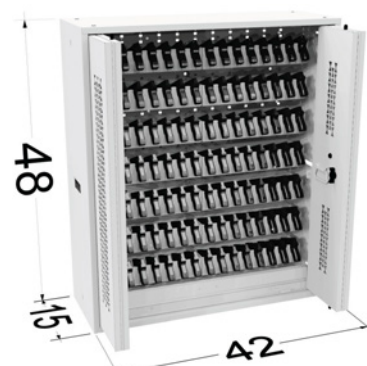

NSN # 1095-01-646-1174
Rifle Hi-Density Cabinet - 84" x 42"
48 Rifle Capacity
Bi-Fold Door

**For rifles without siderails only*

HANDGUN CABINETS

NSN # 1095-01-646-0927
 Handgun Cabinet - 84" x 36"
 234 Capacity - Pistol Peg
 Bi-Fold Door

NSN # 1095-01-646-0929
 Handgun Cabinet - 84" x 42"
 312 Capacity - Pistol Peg
 Bi-Fold Door

NSN # 1095-01-646-1212
 Handgun Cabinet - 84 x 36"
 156 Capacity - Pistol Pac
 Bi-Fold Door

NSN # 1095-01-646-1213
 Handgun Cabinet - 84" x 42"
 208 Capacity - Pistol Pac
 Bi-Fold Door

NSN # 1095-01-646-1217
 Handgun Cabinet - 48" x 42"
 112 Capacity - Pistol Pac
 Hinged Door

NSN # 1095-01-646-1215
 Handgun Cabinet - 48" x 42"
 84 Capacity - Pistol Pac
 Retractable Door

NSN # 1095-01-646-1219
 Handgun Cabinet - 48" x 42"
 112 Capacity - Pistol Pac
 Bi-Fold Door