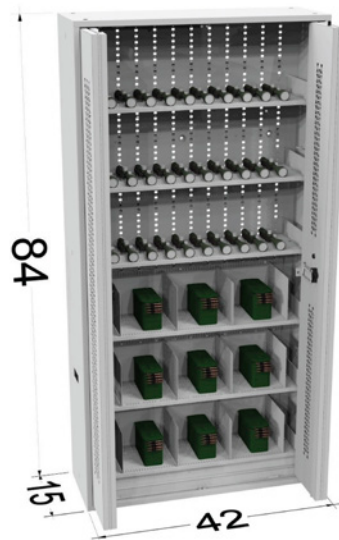

NSN # 1095-01-646-1236
Machine Gun Cabinet - 64.5" x 42"
10 M249 Storage Capacity
2 Spare Barrels per Weapon
Retractable Door

GEAR STORAGE

NSN # 1095-01-646-1247
Gear Storage Cabinet - 64.5" x 42"
Bins for Optics/NVGs Storage Shelves
Hinged Door

NSN # 1095-01-646-1257
Gear Storage Cabinet - 64.5" x 42"
Bins for Optics/NVGs Storage Shelves
Retractable Door

NSN # 1095-01-646-1161
Gear Storage Cabinet - 84" x 36"
Bins for Optics/NVGs Storage Shelves
Bi-Fold Door