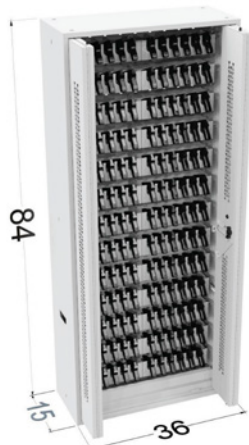

NSN # 1095-01-646-1174
Rifle Hi-Density Cabinet - 84" x 42"
48 Rifle Capacity
Bi-Fold Door

**For rifles without siderails only*

HANDGUN CABINETS

NSN # 1095-01-646-0927
 Handgun Cabinet - 84" x 36"
 234 Capacity - Pistol Peg
 Bi-Fold Door

NSN # 1095-01-646-0929
 Handgun Cabinet - 84" x 42"
 312 Capacity - Pistol Peg
 Bi-Fold Door

NSN # 1095-01-646-1212
 Handgun Cabinet - 84 x 36"
 156 Capacity - Pistol Pac
 Bi-Fold Door

NSN # 1095-01-646-1213
 Handgun Cabinet - 84" x 42"
 208 Capacity - Pistol Pac
 Bi-Fold Door