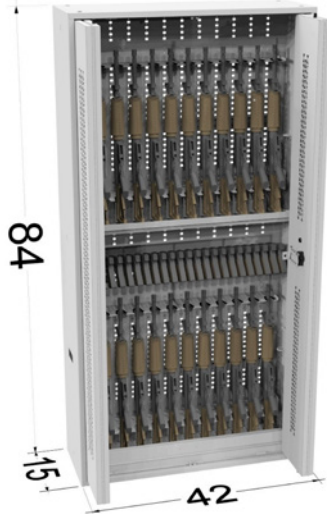

LEVELING FEET

SEKURE cabinets stay level and steady with the help of built-in leveling feet.

Drop Down Bracket

M2 .50 Cal Saddle

M2 Spare Barrel Saddle

M2 Support Base

Shelf with Adjustable Dividers

M240/249 Spare Barrel Saddle

MK19 Base Plate

MK19 Seismic Barrel Saddle

Stock Saddle

Pistol Pac

Pistol Peg

Barrel Saddle

RIFLE CABINETS

NSN # 1095-01-646-1189
Rifle Cabinet - 48" x 42"
12 Capacity
Bi-Fold Door

NSN # 1095-01-646-1206
Rifle Cabinet - 48" x 42"
10 Rifle Capacity
Retractable Door

NSN # 1095-01-646-0915
Rifle/Handgun Cabinet - 84" x 36"
20 Rifle/24 Handgun Capacity
Bi-Fold Door

NSN # 1095-01-646-1196
Rifle Cabinet 48" x 42"
12 Rifle Capacity
Hinged Door

NSN # 1095-01-646-0919
Rifle Cabinet - 84" x 36"
20 Rifle Capacity
Bi-Fold Door

NSN # 1095-01-646-0923
Rifle/Handgun Cabinet - 84" x 42"
24 Rifle/24 Handgun Capacity
Bi-Fold Door

NSN # 1095-01-646-0924
Rifle Cabinet - 84" x 42"
24 Rifle Capacity
Bi-Fold Door