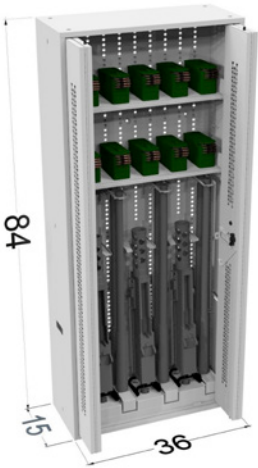

NSN # 1095-01-646-1217
 Handgun Cabinet - 48" x 42"
 112 Capacity - Pistol Pac
 Hinged Door

NSN # 1095-01-646-1215
 Handgun Cabinet - 48" x 42"
 84 Capacity - Pistol Pac
 Retractable Door

NSN # 1095-01-646-1219
 Handgun Cabinet - 48" x 42"
 112 Capacity - Pistol Pac
 Bi-Fold Door

NSN # 1095-01-646-1221
 Handgun Cabinet - 48" x 42"
 168 Capacity - Pistol Peg
 Hinged Door

NSN # 1095-01-646-1222
 Handgun Cabinet - 48" x 42"
 168 Capacity - Pistol Peg
 Bi-Fold Door

NSN # 1095-01-646-1220
 Handgun Cabinet - 48" x 42"
 133 Capacity - Pistol Peg
 Retractable Door

CREW SERVED STORAGE

NSN # 1095-01-646-0931
Crew Served (M2)
Storage Cabinet - 84" x 36"
3 Receiver/6 Barrel Capacity
Upper Ammo/Storage Shelves
Bi-Fold Door

NSN # 1095-01-646-1229
Crew Served (M2) Storage Cabinet- 64.5 x 42"
3 Receiver/6 Barrel Capacity
Upper Ammo/Storage Shelves
Retractable Door