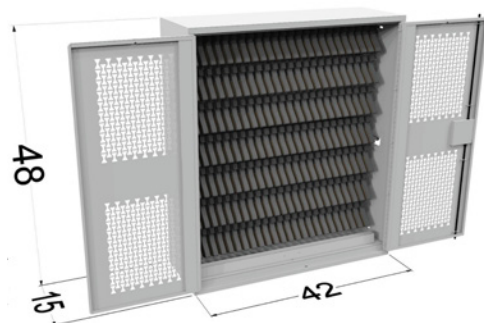

NSN # 1095-01-646-1174
Rifle Hi-Density Cabinet - 84" x 42"
48 Rifle Capacity
Bi-Fold Door

**For rifles without siderails only*

HANDGUN CABINETS

NSN # 1095-01-646-0927
 Handgun Cabinet - 84" x 36"
 234 Capacity - Pistol Peg
 Bi-Fold Door

NSN # 1095-01-646-0929
 Handgun Cabinet - 84" x 42"
 312 Capacity - Pistol Peg
 Bi-Fold Door

NSN # 1095-01-646-1212
 Handgun Cabinet - 84 x 36"
 156 Capacity - Pistol Pac
 Bi-Fold Door

NSN # 1095-01-646-1213
 Handgun Cabinet - 84" x 42"
 208 Capacity - Pistol Pac
 Bi-Fold Door

NSN # 1095-01-646-1217
 Handgun Cabinet - 48" x 42"
 112 Capacity - Pistol Pac
 Hinged Door

NSN # 1095-01-646-1215
 Handgun Cabinet - 48" x 42"
 84 Capacity - Pistol Pac
 Retractable Door

NSN # 1095-01-646-1219
 Handgun Cabinet - 48" x 42"
 112 Capacity - Pistol Pac
 Bi-Fold Door