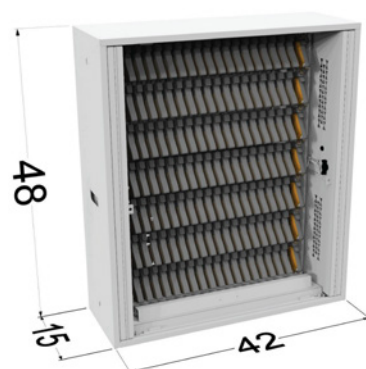

NSN # 1095-01-646-0929
 Handgun Cabinet - 84" x 42"
 312 Capacity - Pistol Peg
 Bi-Fold Door

NSN # 1095-01-646-1212
 Handgun Cabinet - 84 x 36"
 156 Capacity - Pistol Pac
 Bi-Fold Door

NSN # 1095-01-646-1213
 Handgun Cabinet - 84" x 42"
 208 Capacity - Pistol Pac
 Bi-Fold Door

NSN # 1095-01-646-1217
 Handgun Cabinet - 48" x 42"
 112 Capacity - Pistol Pac
 Hinged Door

NSN # 1095-01-646-1215
 Handgun Cabinet - 48" x 42"
 84 Capacity - Pistol Pac
 Retractable Door

NSN # 1095-01-646-1219
 Handgun Cabinet - 48" x 42"
 112 Capacity - Pistol Pac
 Bi-Fold Door

NSN # 1095-01-646-1221
 Handgun Cabinet - 48" x 42"
 168 Capacity - Pistol Peg
 Hinged Door

NSN # 1095-01-646-1222
 Handgun Cabinet - 48" x 42"
 168 Capacity - Pistol Peg
 Bi-Fold Door

NSN # 1095-01-646-1220
 Handgun Cabinet - 48" x 42"
 133 Capacity - Pistol Peg
 Retractable Door