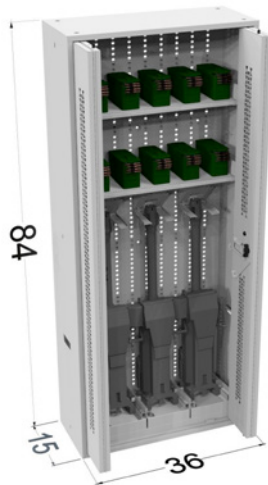

NSN # 1095-01-646-1150
Crew Served (MK19)
Storage Cabinet - 84" x 42"
4 MK19 Capacity
Upper Ammo/Storage Shelves
Bi-Fold Door