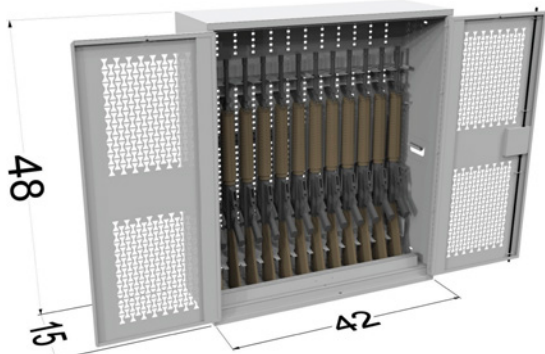

LEVELING FEET

SEKURE cabinets stay level and steady with the help of built-in leveling feet.

Drop Down Bracket

M2 .50 Cal Saddle

M2 Spare Barrel Saddle

M2 Support Base

Shelf with Adjustable Dividers

M240/249 Spare Barrel Saddle

MK19 Base Plate

MK19 Seismic Barrel Saddle

Stock Saddle

Pistol Pac

Pistol Peg

Barrel Saddle

RIFLE CABINETS

NSN # 1095-01-646-1189
Rifle Cabinet - 48" x 42"
12 Capacity
Bi-Fold Door

NSN # 1095-01-646-1206
Rifle Cabinet - 48" x 42"
10 Rifle Capacity
Retractable Door

NSN # 1095-01-646-0915
Rifle/Handgun Cabinet - 84" x 36"
20 Rifle/24 Handgun Capacity
Bi-Fold Door

NSN # 1095-01-646-1196
Rifle Cabinet 48" x 42"
12 Rifle Capacity
Hinged Door