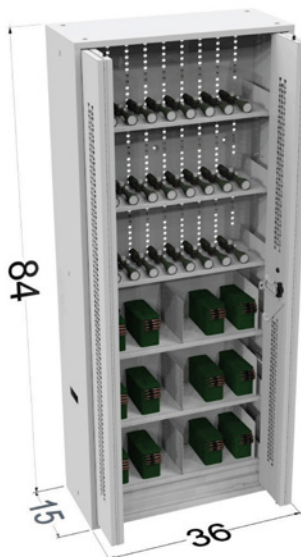

NSN # 1095-01-646-1236
Machine Gun Cabinet - 64.5" x 42"
10 M249 Storage Capacity
2 Spare Barrels per Weapon
Retractable Door

GEAR STORAGE

NSN # 1095-01-646-1247
Gear Storage Cabinet - 64.5" x 42"
Bins for Optics/NVGs Storage Shelves
Hinged Door

NSN # 1095-01-646-1257
Gear Storage Cabinet - 64.5" x 42"
Bins for Optics/NVGs Storage Shelves
Retractable Door

NSN # 1095-01-646-1161
Gear Storage Cabinet - 84" x 36"
Bins for Optics/NVGs Storage Shelves
Bi-Fold Door